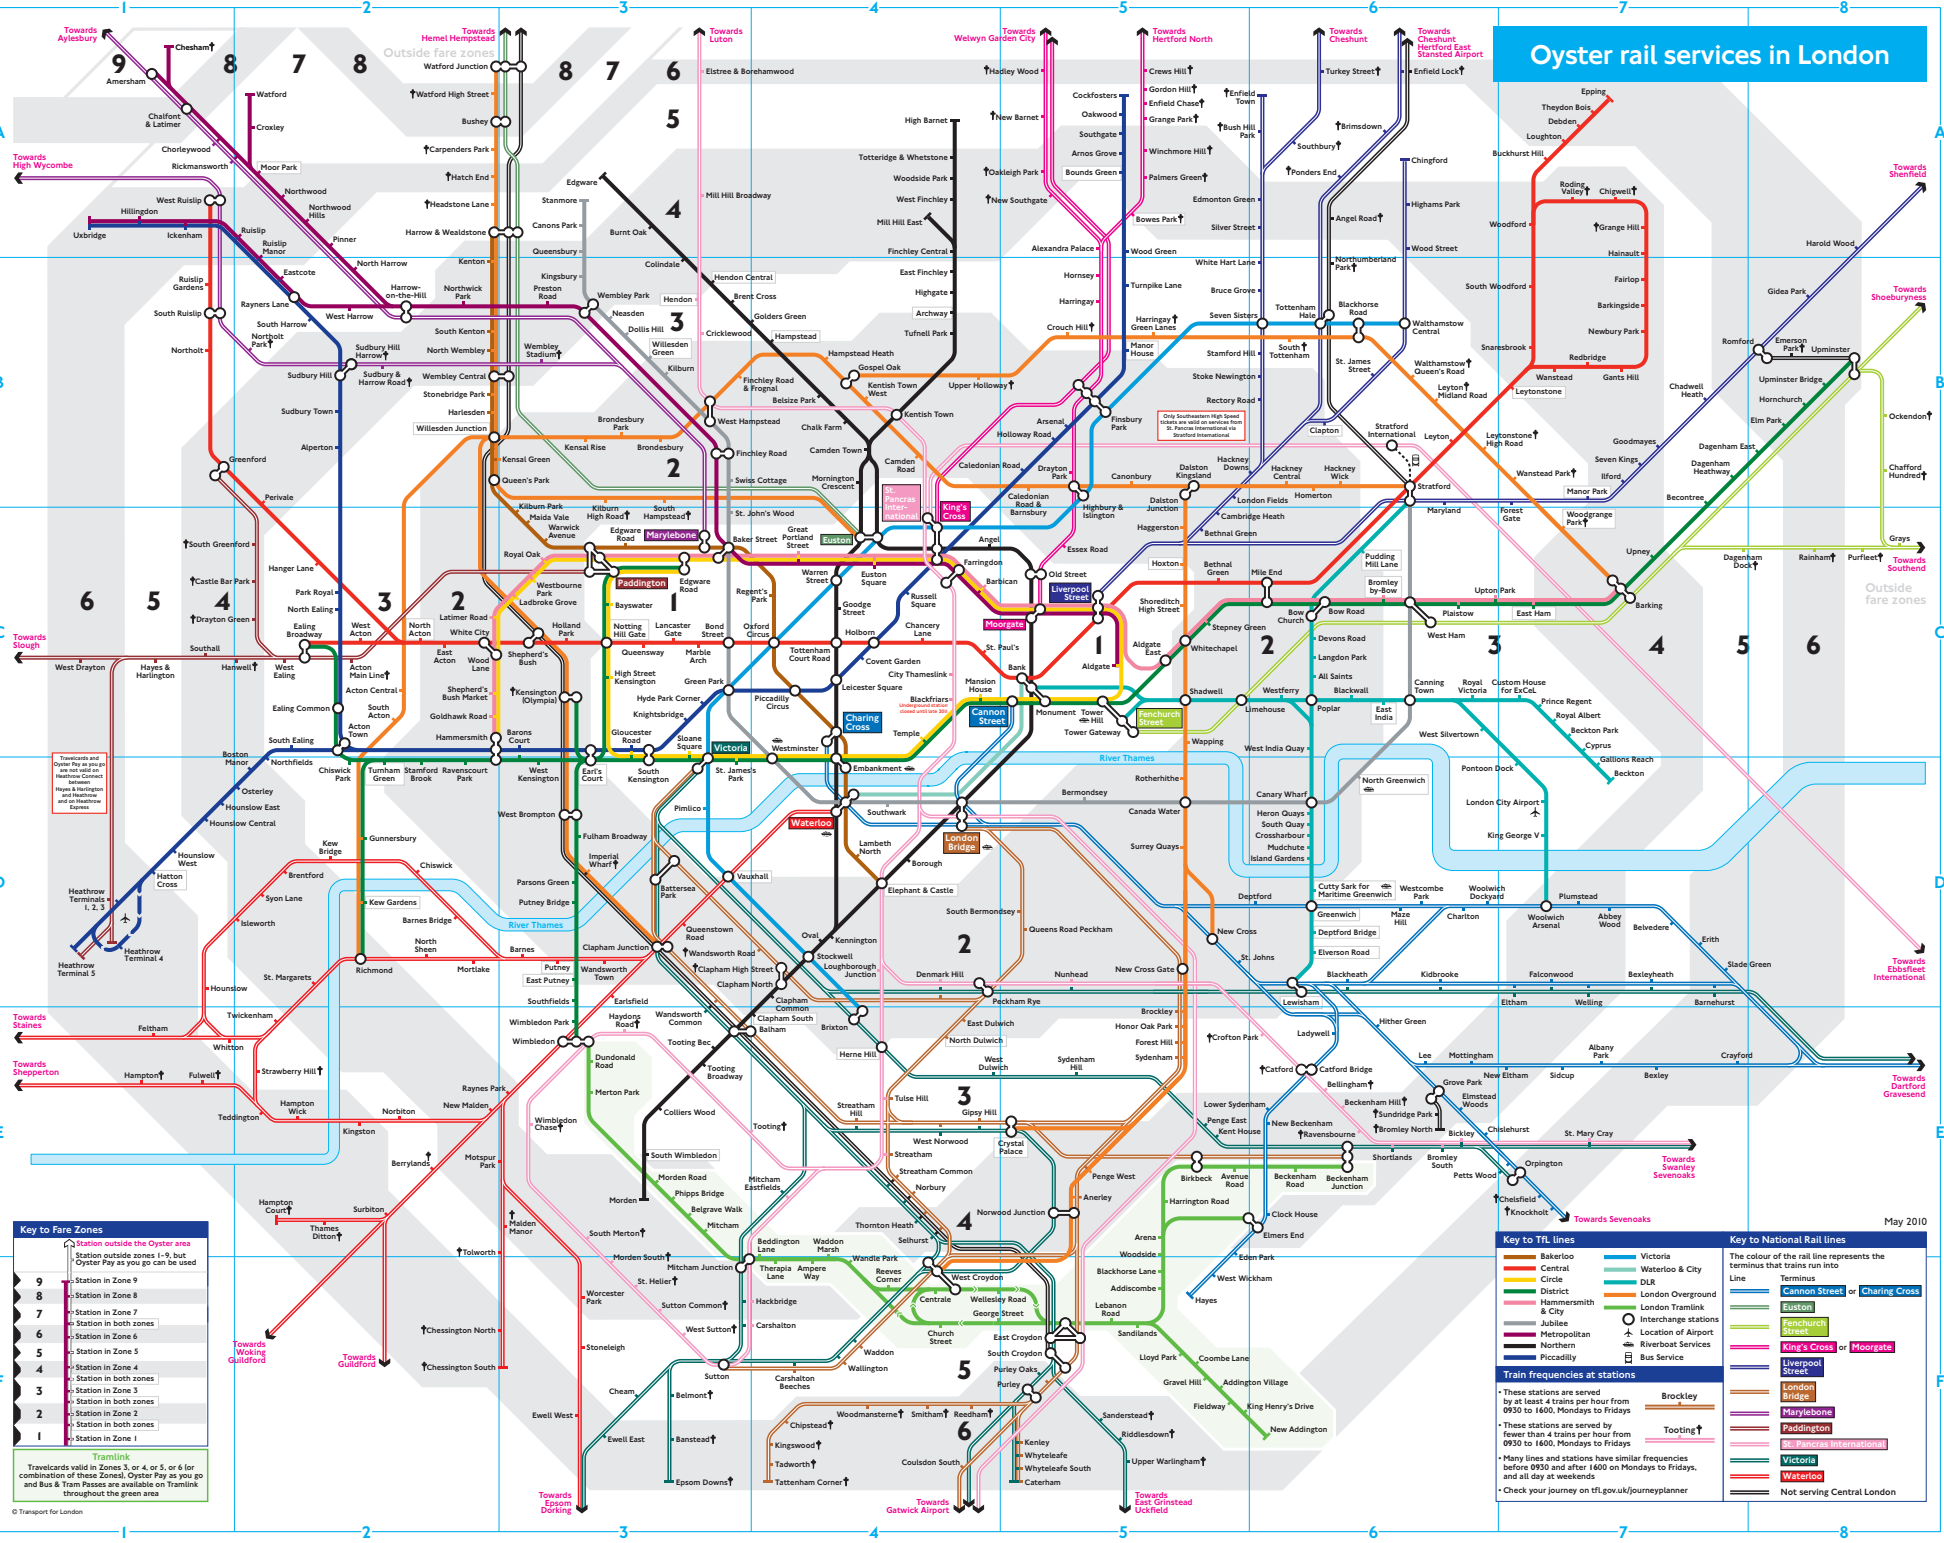

# Oyster rail services in London

**Key to Fare Zones**

Station outside the Oyster area  
Station outside zones 1-9, but Oyster Pay as you go can be used

9 Station in Zone 9  
8 Station in Zone 8  
7 Station in Zone 7  
6 Station in both zones  
5 Station in Zone 5  
4 Station in Zone 4  
3 Station in both zones  
2 Station in Zone 2  
1 Station in Zone 1

Tramlink  
Travelcards valid in Zones 3, 4, 5, or 6, or a combination of these Zones. Oyster Pay as you go and Bus & Tram Passes are available on Tramlink throughout the green area

**Key to TfL lines**

- Bakerloo
- Central
- Circle
- District
- Hammersmith & City
- Jubilee
- Metropolitan
- Northern
- Piccadilly
- Victoria
- Waterloo & City
- DLR
- London Overground
- London Tramlink
- Interchange stations
- Location of Airport
- Riverboat Services
- Bus Service

**Key to National Rail lines**

The colour of the rail line represents the terminus that trains run into

- Cannon Street or Charing Cross
- Liverpool Street
- Fenchurch Street
- King's Cross or Moorgate
- St. Pancras International
- Marylebone
- Paddington
- Victoria
- Waterloo
- Not serving Central London